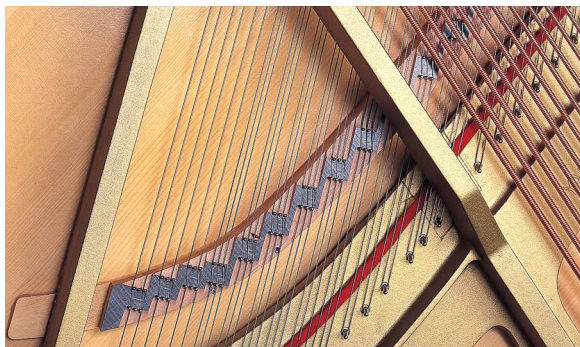

Mit seinem stabilen, hochwertigen Design bietet das YUS3 einen unvergleichlichen vollen Klang, auf den anspruchsvolle Pianisten schwören.

Gebaut mit viel Geduld, Sorgfalt und der bekannten Handwerkskunst von Yamaha

Kenmerken

caster

Double caster offer excellent support and stability.

hammers

The hammers use the same felt as high-end SU7

Kenmerken

strings

The strings are also of the same quality as the SU7

pedal

The soft pedal, sostenuto pedal and damper pedal (The sostenuto pedal is only available for the YUS3 and YUS5)

Specificaties

Color/Finish		
Cabinet	Color	Polished Ebony *Availability of other finishes depends on model and is subject to regional variation. Please consult your Yamaha dealer for further information.
	Finish	Polished